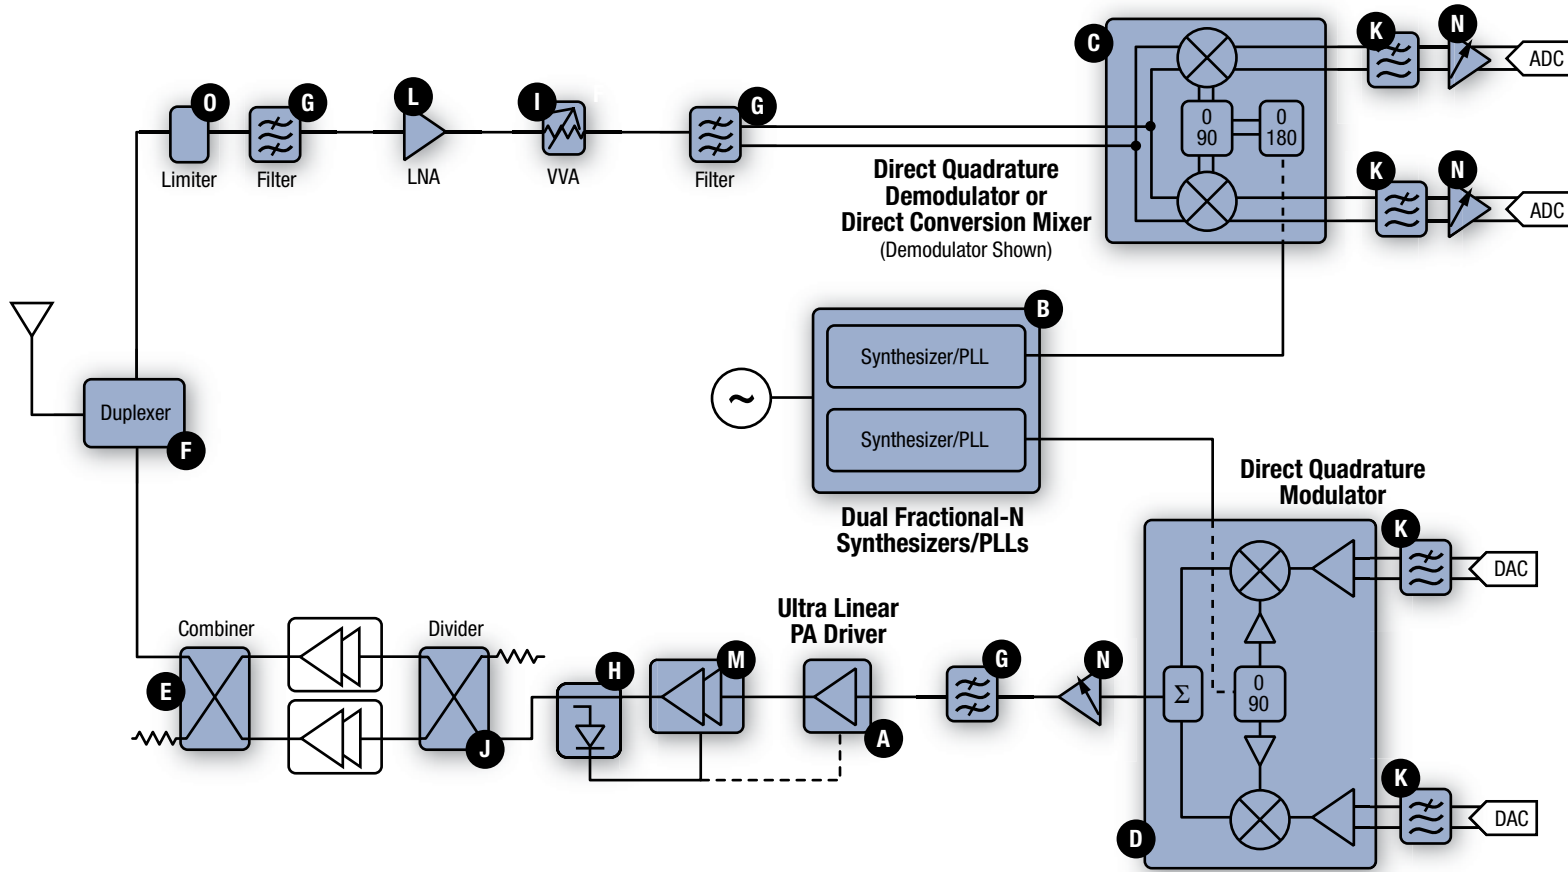

# Direct Conversion Base Station Transceiver

Part numbers link to product information

Frequencies Include:

From 400 to 2700 MHz

## Synthesizers/PLLs

- B** SKY72300-21
- SKY72302-21
- SKY72310
- SKY73100
- SKY73101
- SKY73103
- SKY73112
- SKY73126
- SKY73134
- SKY74038-21

## Quadrature Demodulators

- C** SKY73009
- SKY73012