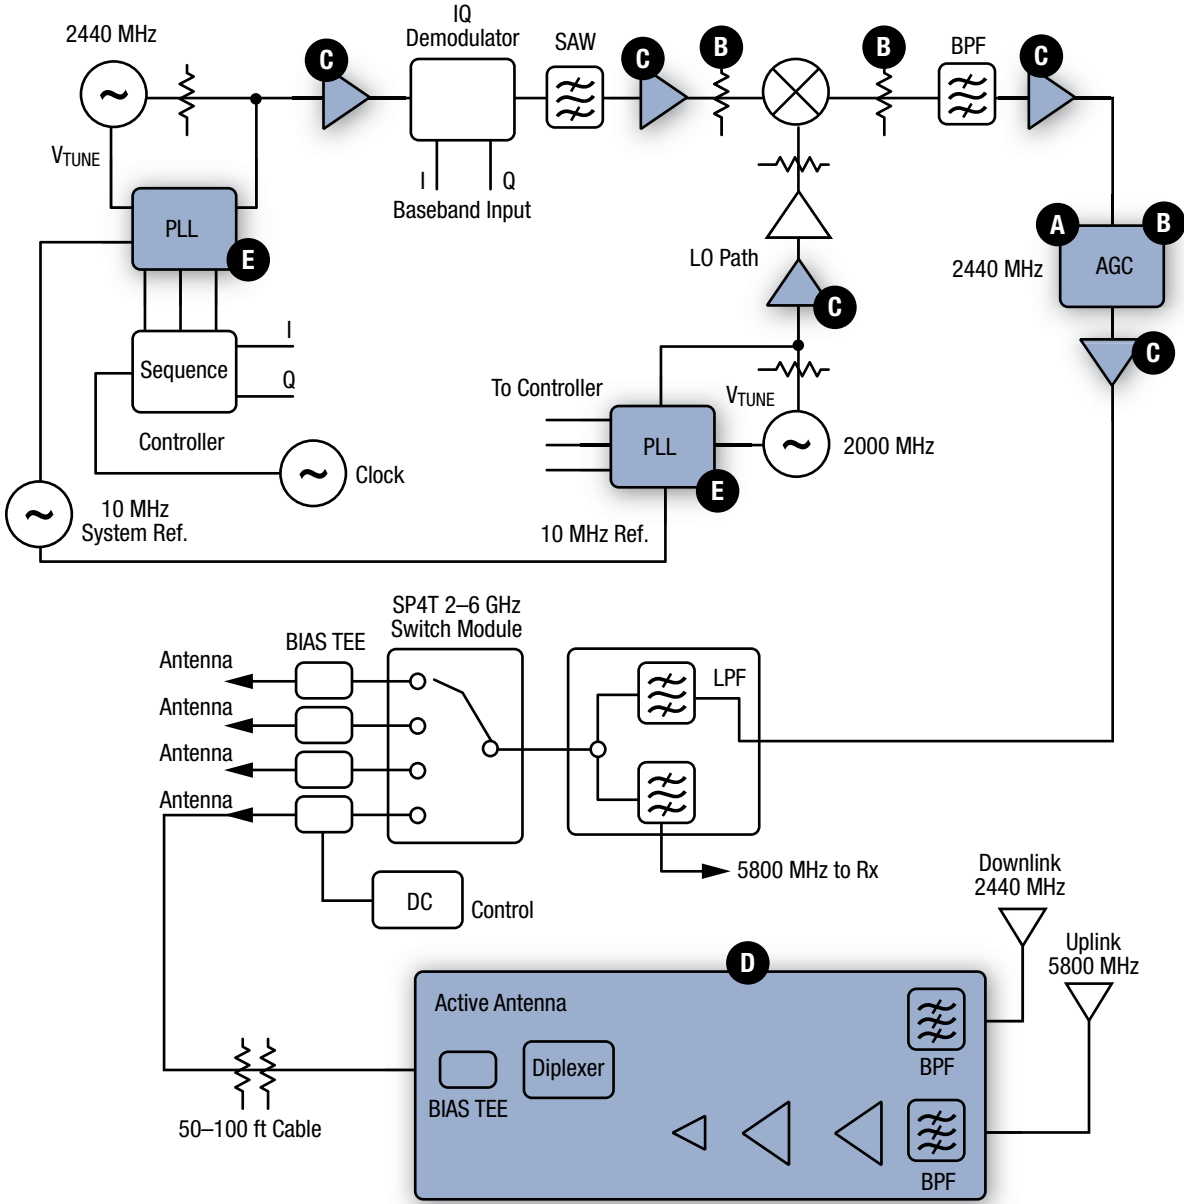

# Reader/Active Antennas/Transmitter Full Duplex 2440

Part numbers link to product information

### VV Attenuators

- A** AV111-12LF
- AV113-12LF

### PIN Diodes

- B** SMP1304 Series
- SMP1307 Series