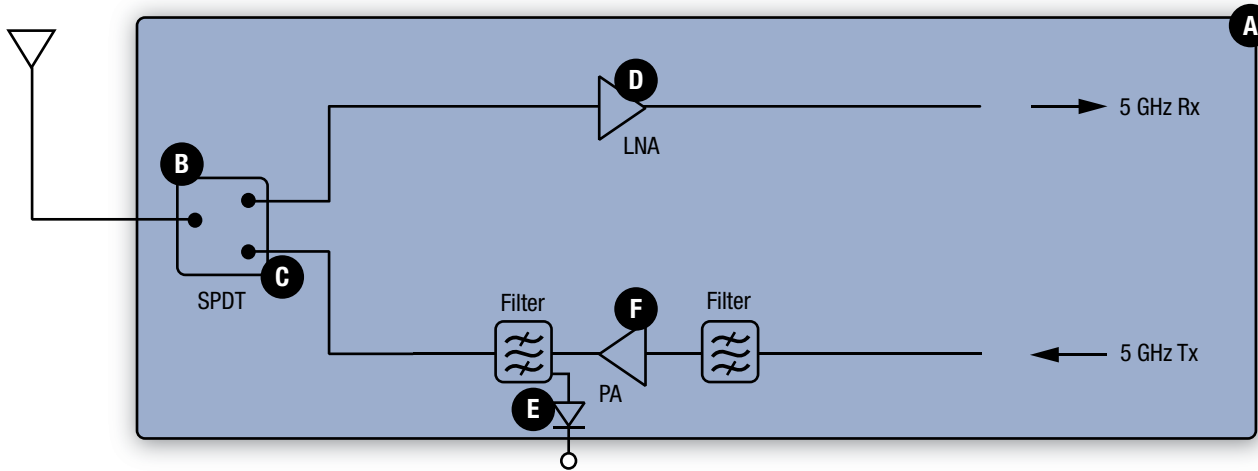

Wireless LAN Front-End for 801.11b,n

Single-Band Mobile and Portable Applications

Part numbers link to product information

Front-End Module

- A** SE5006L-R
- SE5007BT-R
- SE5007T-R
- SE5012T-R
- SKY65551

Switches