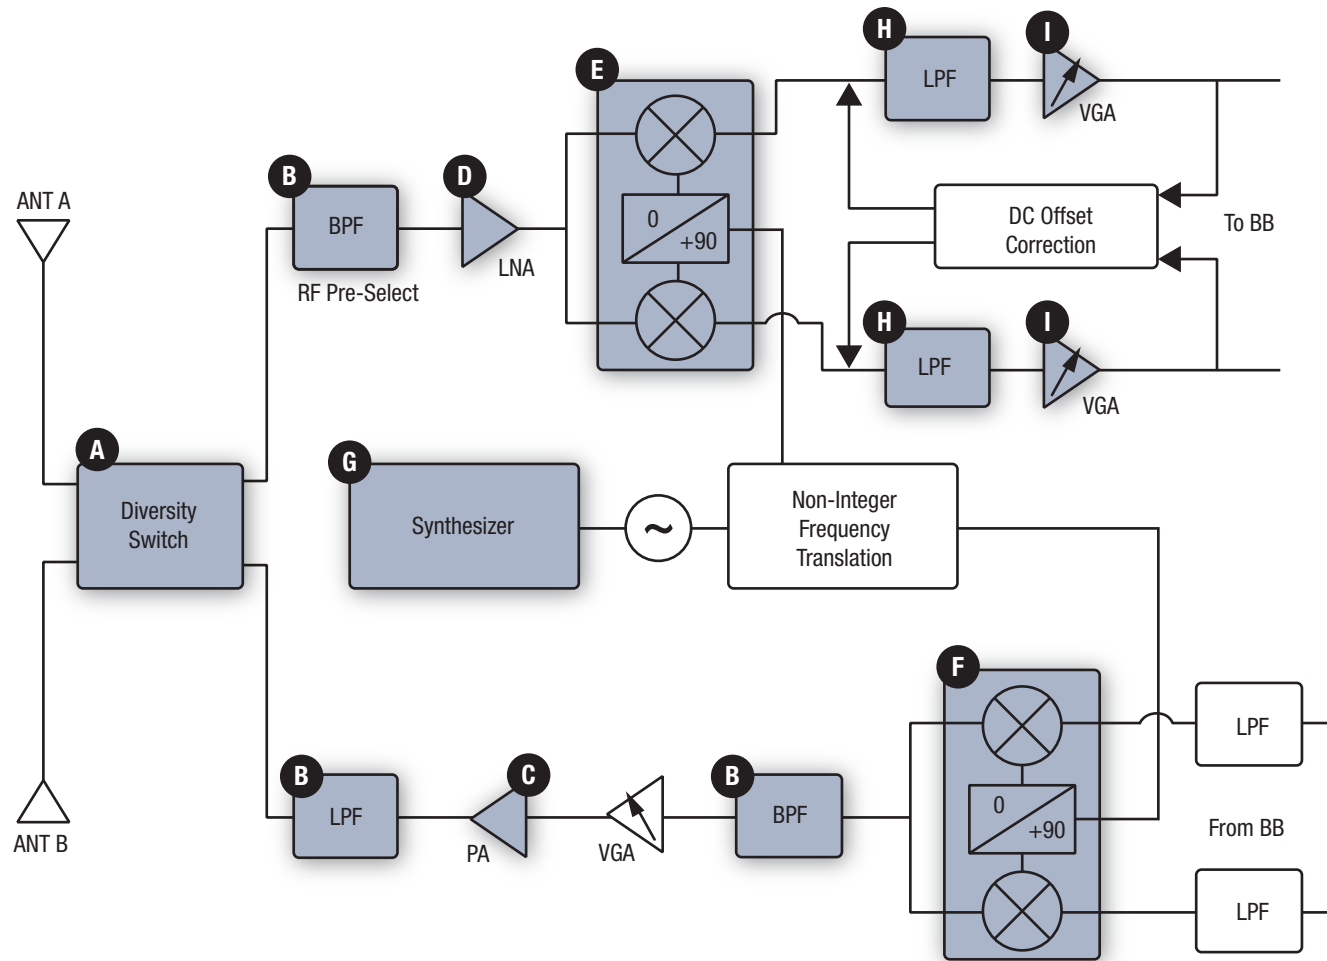

2.4 GHz DIRECT CONVERSION ARCHITECTURE

Switches

- A** AS179-92LF
- AS218-321LF
- SKY13267-321LF
- SMP1340 Series
- SMP1345 Series
- SMP1320 Series
- SMP1352 Series
- SKY13314-374LF
- SKY13318-321LF

Filters

- B** Ceramic Band Pass Filter

Power Amplifiers

- C** SKY65013 SKY65131
- SKY65014 SKY65132
- SKY65015 SKY65135
- SKY65016 SKY65152
- SKY65017 SKY65162
- SKY65165

Low Noise Amplifiers

- D** SKY65405
- SKY65047

Demodulators

- E** SKY73009
- SKY73012

Modulator

- F** SKY73010

Synthesizers

- G** SKY72302
- SKY73101

Programmable Low Pass Filters

- H** SKY73201-364LF
- SKY73202-364LF